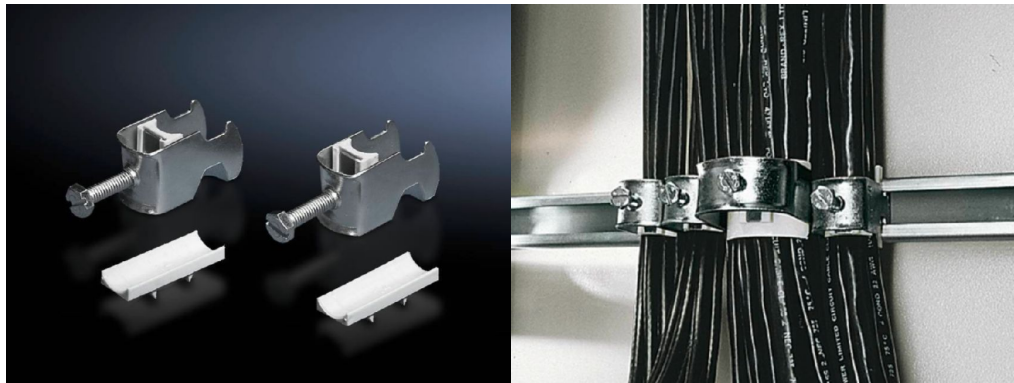

Rittal – The System.

Faster – better – everywhere.

Cable clamps for C rails – DK 7078.000

Date : Feb 21, 2019

ENCLOSURES

POWER DISTRIBUTION

CLIMATE CONTROL

IT INFRASTRUCTURE

SOFTWARE & SERVICES

FRIEDHELM LOH GROUP

Cable clamps for C rails – DK 7078.000

created: 21.02.2019 build on www.rittal.com/uk-en

Product description

Description: For attaching the cables to the C rails.

Material: Sheet steel

Surface finish: Zinc-plated

Supply includes: Plastic insert

Product features

Cable entry: For cable diameter: 12 mm - 18 mm

Packs of: 25 pc(s).

Weight/pack: 0.95 kg

EAN: 4028177124110

Customs tariff number: 73269098